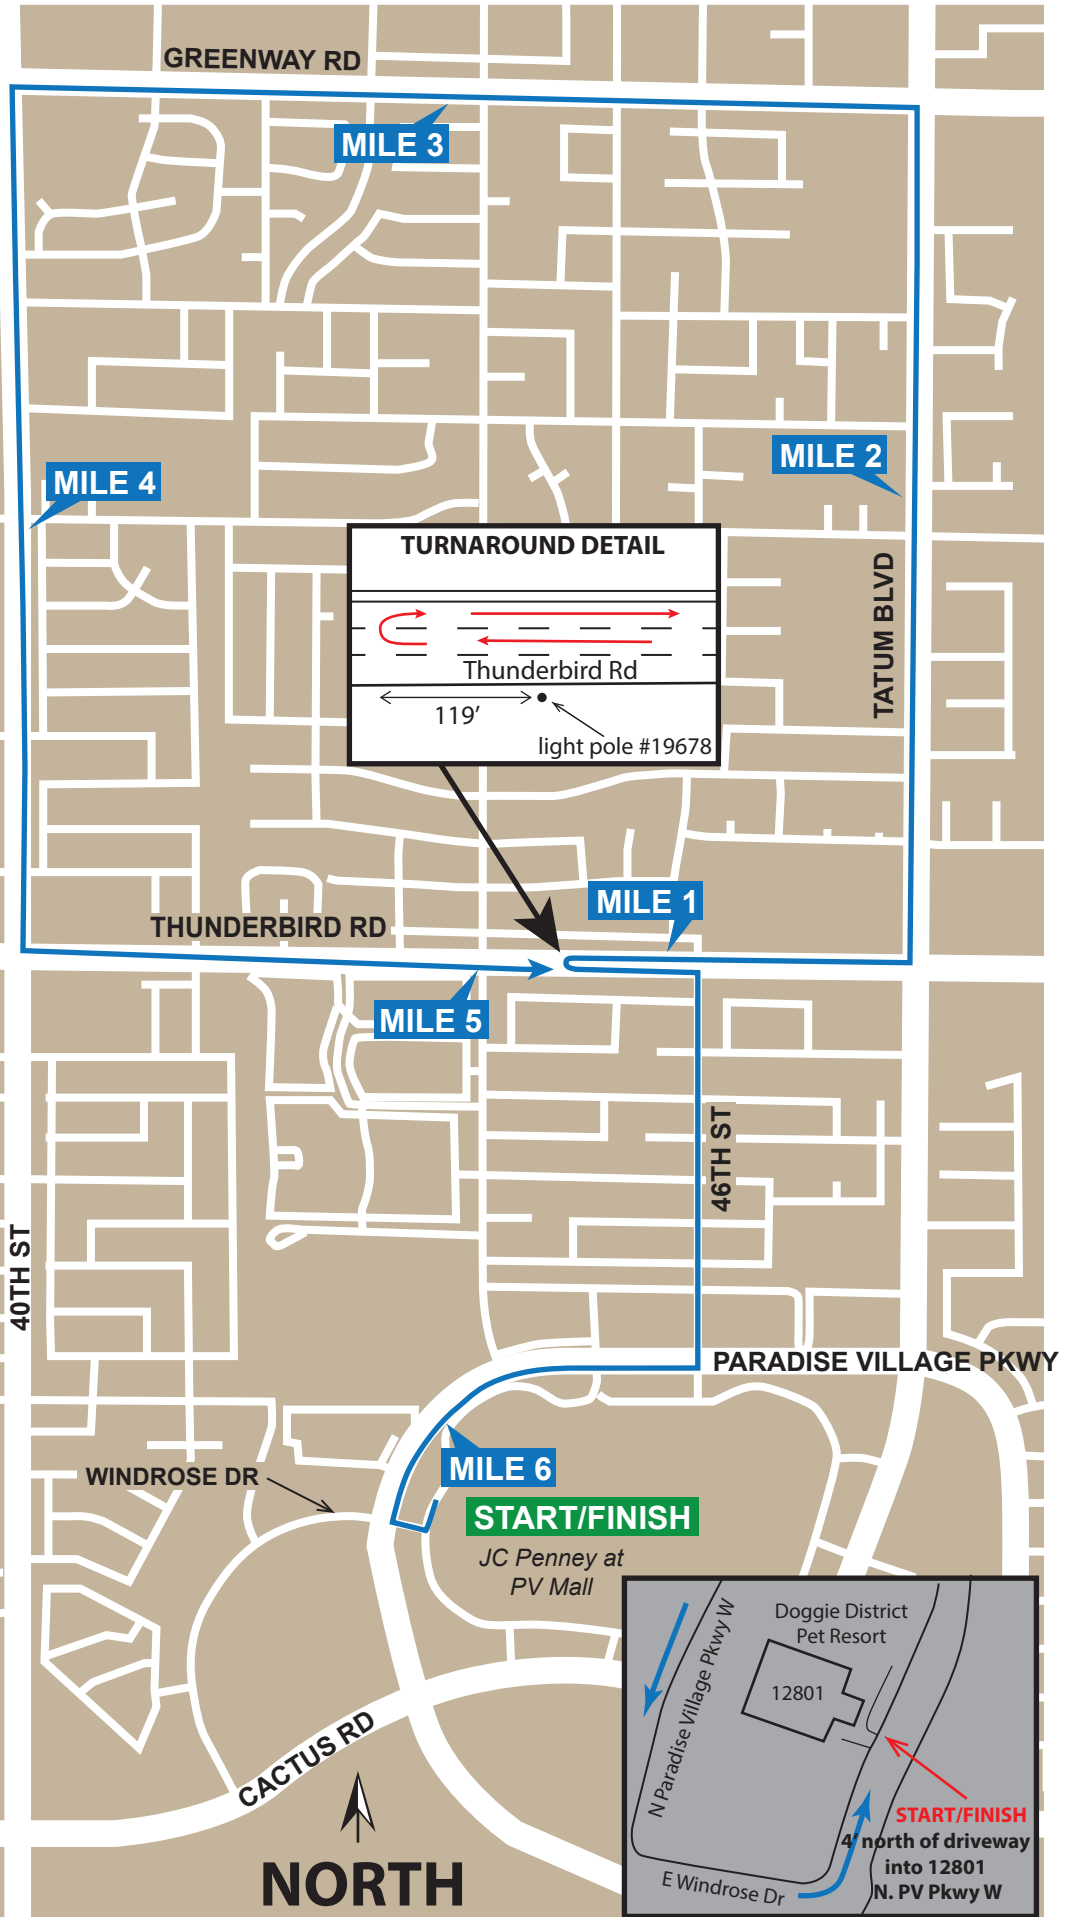

Runner's Den Pancake Run
10 kilometers
Phoenix, Arizona

START/FINISH: 33°36'10.05"N,
 111°59'15.00"W
 4' north of the driveway into 12801 N. PV
 Pkwy W, Doggie Pet Resort.

1 mile: 33°36'41.54"N, 111°58'59.08"W
 Thunderbird Rd, west of 46th Street.
 140' west of light pole #19676

Turnaround: 33°36'41.69"N,
 111°59'4.56"W On Thunderbird Rd,
 midway between 46th and 44th Street.
 119' west of light pole #19678

2 mile: 33°37'9.88"N, 111°58'40.79"W
 Tatum Blvd, north of Acoma. North edge
 of driveway into 14602 N. Tatum Blvd.

3 mile: 33°37'34.07"N,
 111°59'15.02"W
 Greenway west of 44th St. 96' west of
 light pole #MTP8472/67401713' west of
 "School Ahead" sign.

4 mile: 33°37'7.73"N, 111°59'45.30"W
 40th Street, south of Acoma. 4' north of
 APS pole #844670

5 mile: 33°36'41.94"N,
 111°59'12.02"W On the south west
 corner of Thunderbird Rd and 44th St.

6 mile: 33°36'14.67"N,
 111°59'14.36"W
 57' north of manhole cover

Measured September 4, 2023
 by Joe Galope,
 World Athletics/AIMS Level A Measurer
 joe.galope@gmail.com