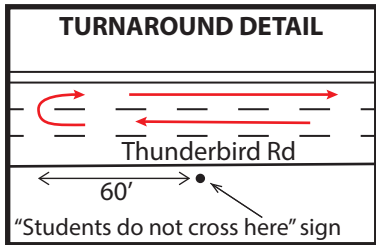

Runner's Den Pancake Run

5 kilometers

Phoenix, Arizona

START/FINISH:

33°36'10.05"N, 111°59'15.00"W
4' north of the driveway into 12801 N. PV Pkwy W, Doggie Pet Resort.

1 mile: 33°36'41.54"N, 111°58'59.08"W
Thunderbird Rd, west of 46th Street. 140' west of light pole #19676

Turnaround:

33°36'42.24"N, 111°59'33.31"W
60' west of "Students Do Not Cross Here" sign on the southwest corner of Thunderbird Rd and 41st Place.

2 mile: 33°36'41.73"N, 111°59'5.27"W
84' east of light pole #19679

3 mile: 33°36'9.93"N, 111°59'17.93"W
93' south of fire hydrant

START / FINISH LINE DETAIL

Measured September 4, 2023
by Joe Galope,
World Athletics/AIMS Level A Measurer
joe.galope@gmail.com