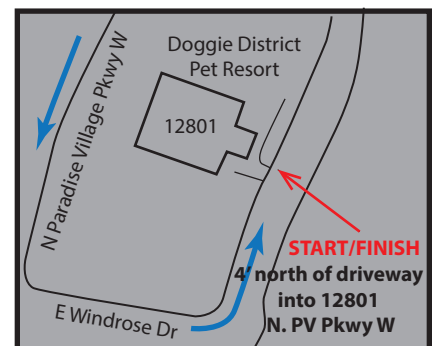

Runner's Den Pancake Run

5 kilometers

Phoenix, Arizona

START/FINISH:

33°36'10.05"N, 111°59'15.00"W
4' north of the driveway into 12801 N. PV Pkwy W, Doggie Pet Resort.

1 mile: 33°36'41.54"N, 111°58'59.08"W
Thunderbird Rd, west of 46th Street. 140' west of light pole #19676

Turnaround:

33°36'42.24"N, 111°59'33.31"W
60' west of "Students Do Not Cross Here" sign on the southwest corner of Thunderbird Rd and 41st Place.

2 mile: 33°36'41.73"N, 111°59'5.27"W
84' east of light pole #19679

3 mile: 33°36'9.93"N, 111°59'17.93"W
93' south of fire hydrant

START / FINISH LINE DETAIL

Measured September 4, 2023
by Joe Galope,
World Athletics/AIMS Level A Measurer
joe.galope@gmail.com