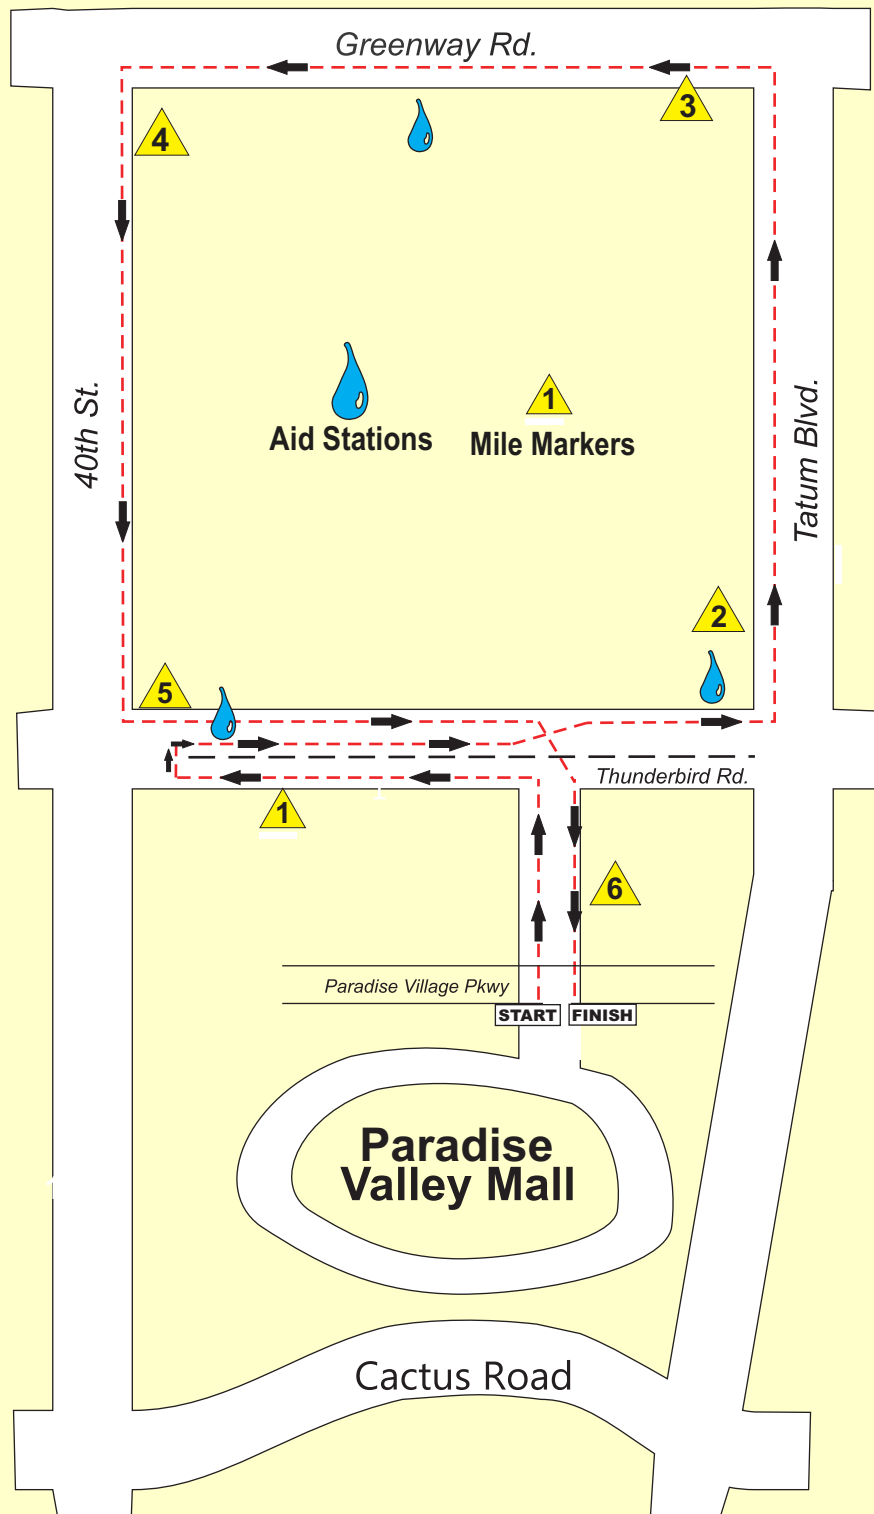

RUNNER'S DEN PANCAKE RUN 10K COURSE MAP - New 2018

1395'

1399' 1395'

Elevation Key